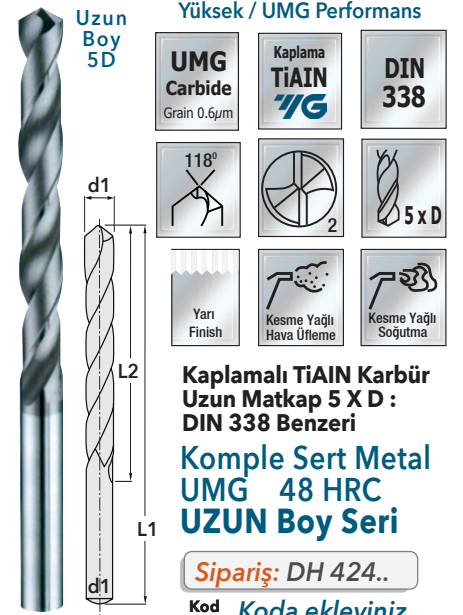

Komle Sert Metal UMG 48 HRC UZUN Boy Seri

Sipariş: DH 424.. Kod: Koda ekleyiniz.

DH 424..	d1 h7	L1 mm	L2 mm	DH 424..	d1 h7	L1 mm	L2 mm
010	1	34	12	055	5.5		
011	1.1	36	14	056	5.6		
012	1.2		16	057	5.7	93	57
013	1.3	38		058	5.8		
014	1.4		18	059	5.9		
015	1.5	40		060	6.0		
016	1.6		20	061	6.1		
017	1.7	43		062	6.2		
018	1.8		22	063	6.3		
019	1.9	46		064	6.4	101	63
020	2.0		24	065	6.5		
021	2.1	49		066	6.6		
022	2.2		27	067	6.7		
023	2.3	53		068	6.8		
024	2.4		30	069	6.9		
025	2.5	57		070	7.0		
026	2.6		33	071	7.1	109	69
027	2.7		34	072	7.2		
028	2.8	61		073	7.3		
029	2.9		36	074	7.4		
030	3.0		37	075	7.5		
031	3.1		38	076	7.6		
032	3.2	65		077	7.7		
033	3.3		39	078	7.8		
034	3.4		40	079	7.9		
035	3.5		41	080	8.0		
036	3.6	70		081	8.1	117	75
037	3.7		42	082	8.2		
038	3.8		43	083	8.3		
039	3.9		44	084	8.4		
040	4.0		45	085	8.5		
041	4.1	75		086	8.6		
042	4.2		46	087	8.7		
043	4.3		47	088	8.8	125	81
044	4.4		48	089	8.9		
045	4.5	80		090	9.0		
046	4.6		49	095	9.5		
047	4.7		50	098	9.8		
048	4.8		51	100	10		
049	4.9		52	102	10.2	133	87
050	5.0		53	104	10.4		
051	5.1	86		105	10.5		
052	5.2		54	110	11	142	94
053	5.3		55	120	12		
054	5.4		56	130	13	151	101