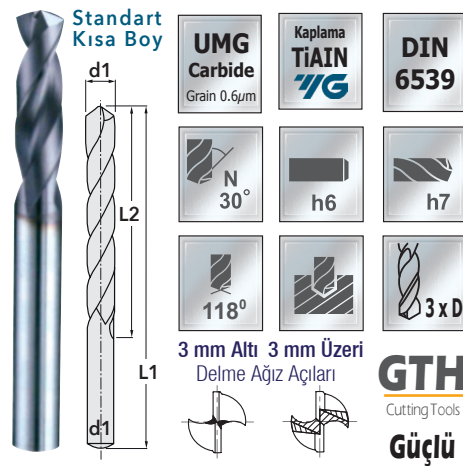

| P | H | M | K | N | S |
|----------|----------|----------|----------|------------|-----------|
| ● | ● | ○ | ○ | ● | ○ |
| Vc 40-70 | Vc 35-60 | Vc 40-60 | Vc 40-60 | Vc 100-120 | Vc 80-100 |

Komple Sert Metal UMG 48 HRC